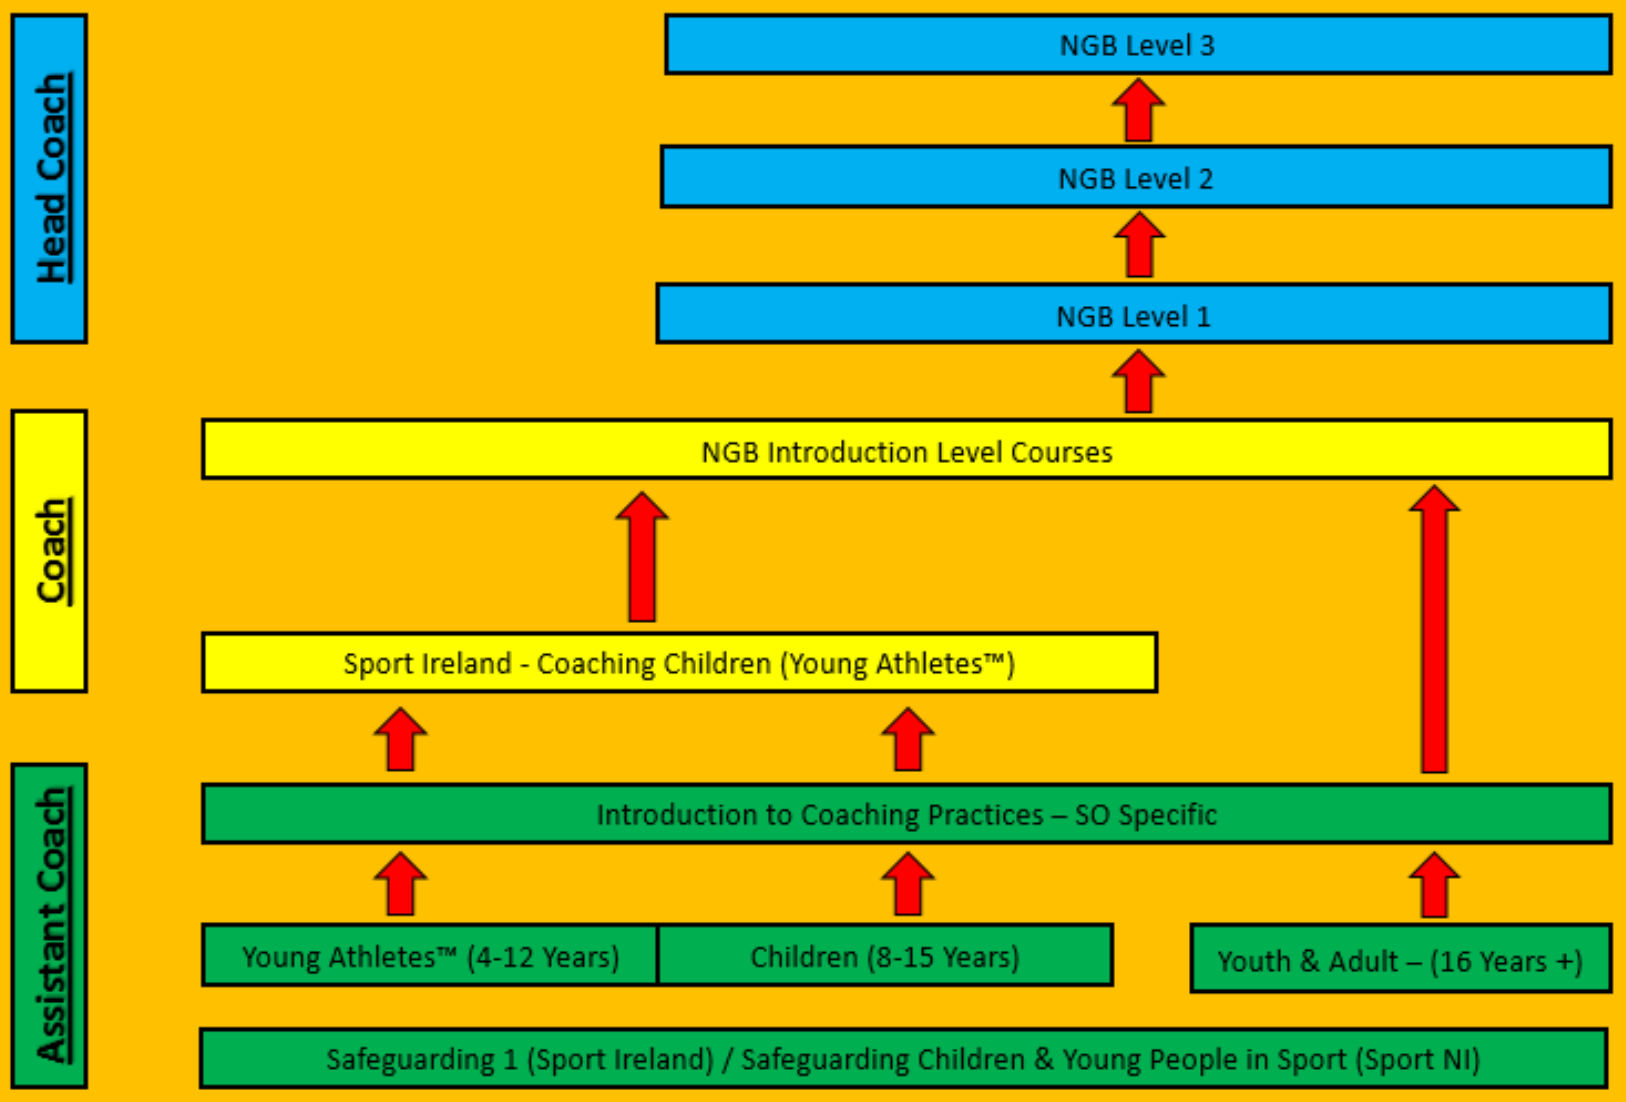

# SO Coach Development Model

**Special Olympics**  
Ireland

- ### SO CPD Workshops
- ✓ Young Athletes
  - ✓ Motor Activities Training Programme
  - ✓ Introduction to Intellectual Disability
  - ✓ Athlete Health
  - ✓ Communicating with Athletes
  - ✓ Cohesion & Leadership
  - ✓ Professional Ethics in Volunteering
  - ✓ Relationships & Sexuality
  - ✓ Vulnerability, Conduct, Behaviour & Managing Risk